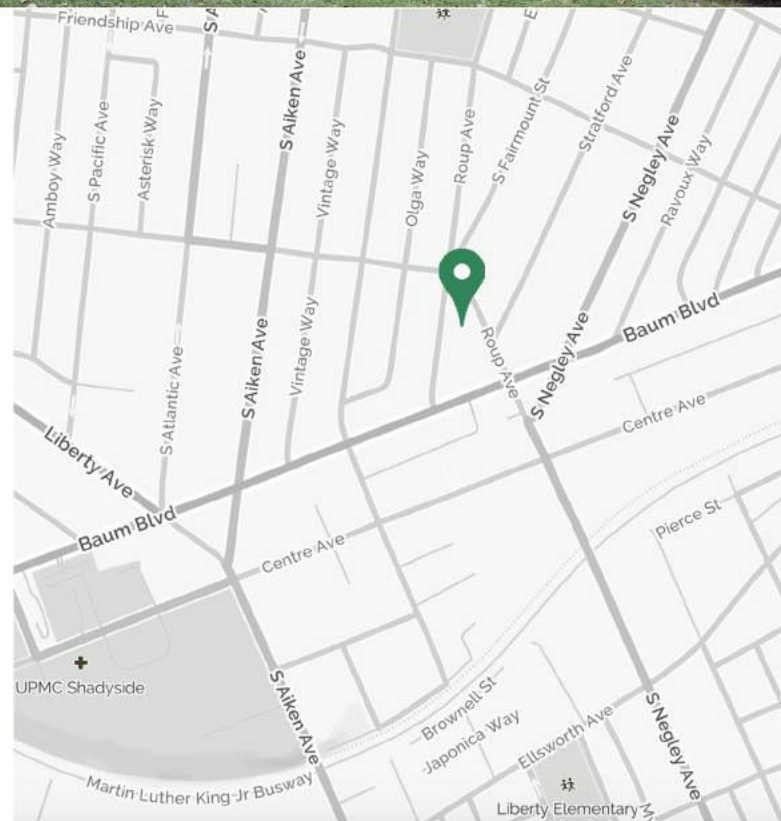

Facilities: