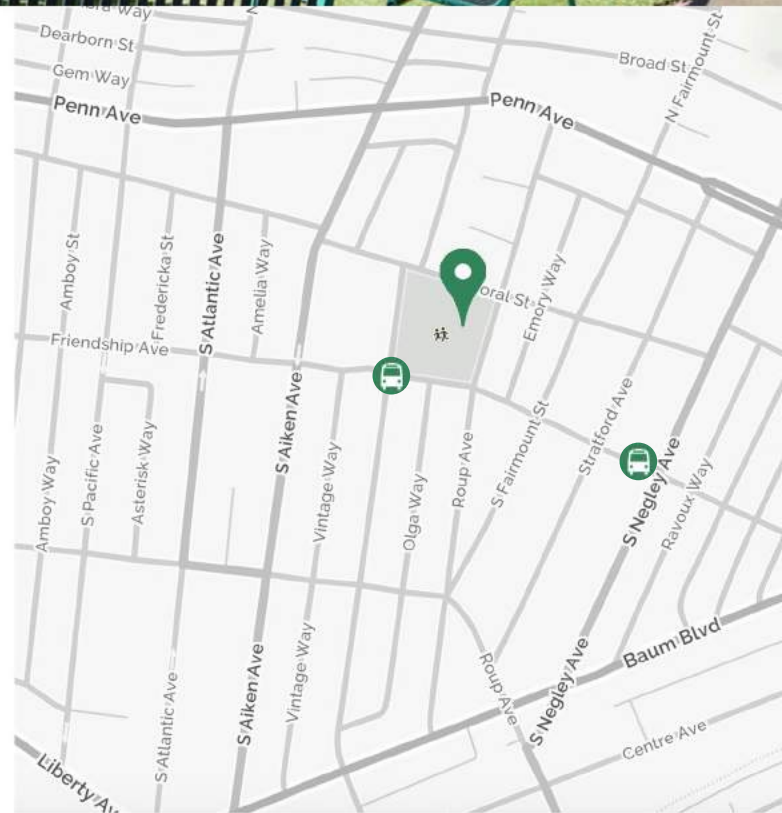

## Location

400 Roup Avenue  
Just off of Baum Boulevard,  
between Roup Avenue and  
South Fairmount Street

## Location

201 S Graham St,  
Located in the yard of Pittsburgh  
Montessori School.

## Directions

Buses:

Buses: 87 stop at Friendship and  
Graham. 71A, 71C, 77 stop at  
Friendship and S Negley

Bonus Points: Bike or hike to the park!